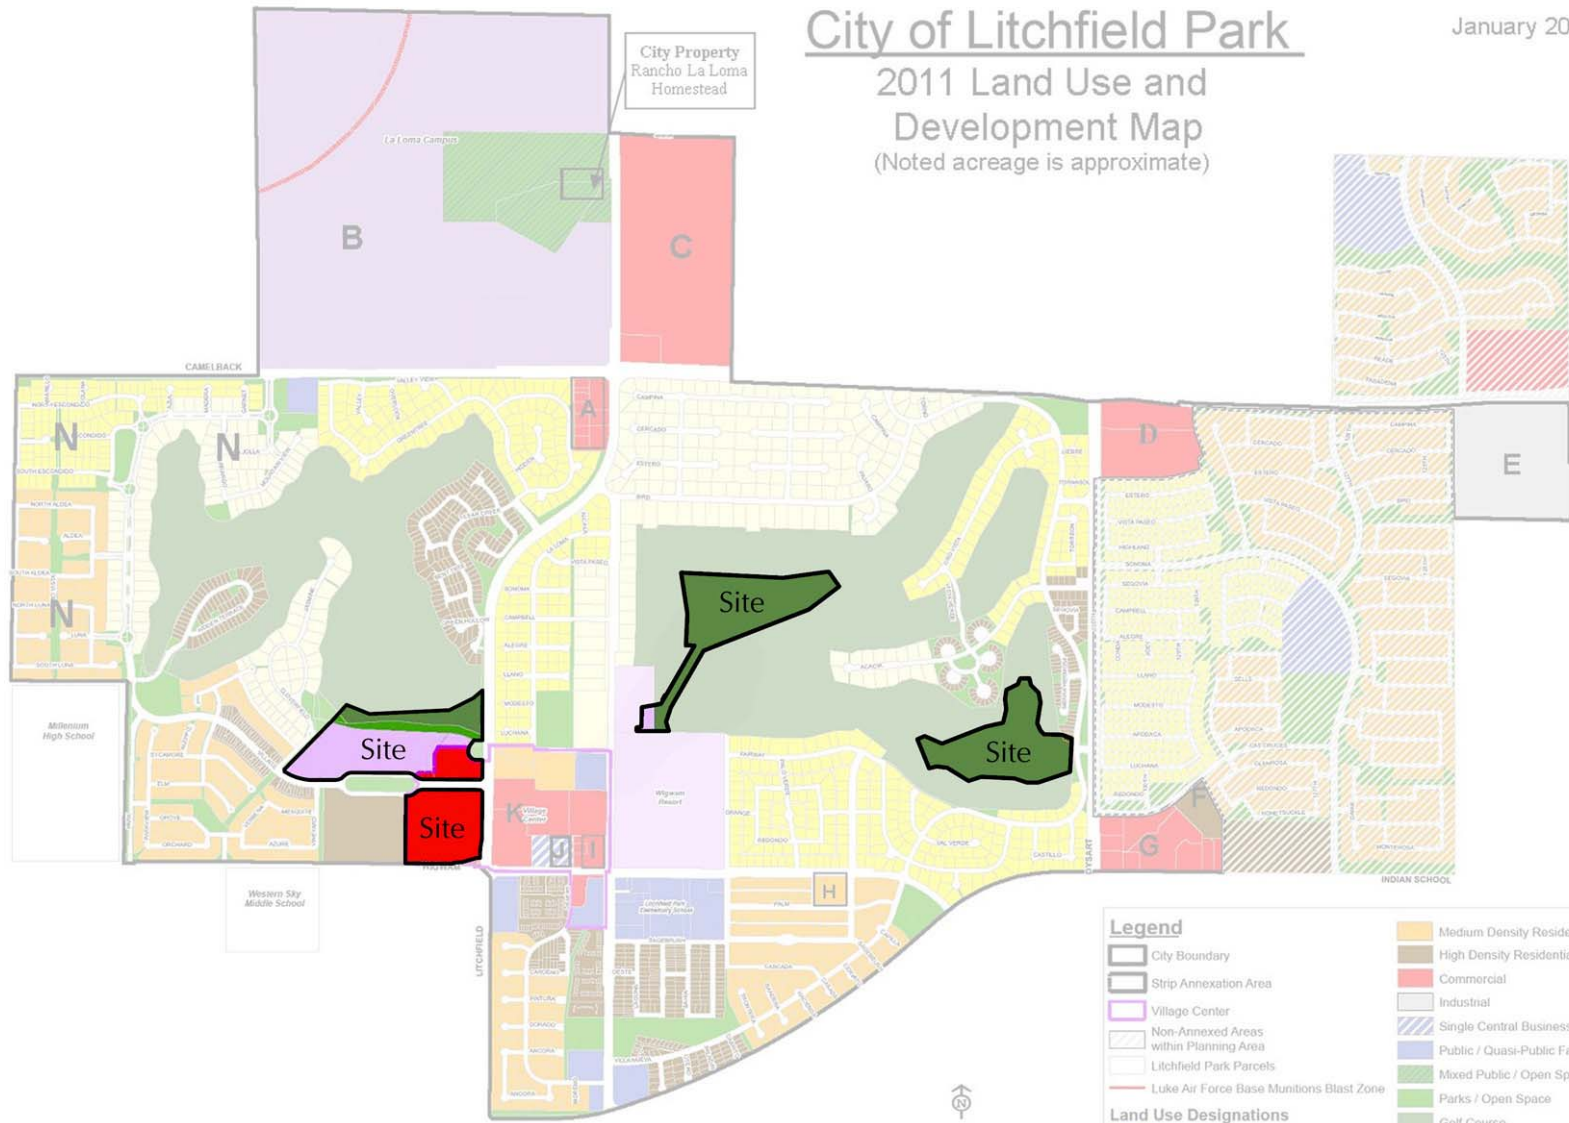

City of Litchfield Park

January 2011

2011 Land Use and Development Map (Noted acreage is approximate)

Legend

- City Boundary
- Strip Annexation Area
- Village Center
- Non-Annexed Areas within Planning Area
- Litchfield Park Parcels
- Luke Air Force Base Munitions Blast Zone
- Medium Density Residential (4.1 - 8 du/ac)
- High Density Residential (8.1+ du/ac)
- Commercial
- Industrial
- Single Central Business District
- Public / Quasi-Public Facility
- Mixed Public / Open Space
- Parks / Open Space
- Golf Course
- Mixed Use (Residential / Public Facility)
- Resort

Land Use Designations

- Very Low Density Residential (0 - 2 du/ac)
- Low Density Residential (2.1 - 4 du/ac)

Wigwam Property Litchfield Park, Arizona Site Location Map

February 3, 2013